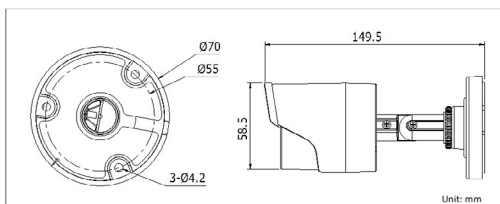

DS-2CE16C2T-IR

HD720P Turbo HD Bullet Camera

Key features

- HD720P Video Output
- Adopt HDTVl Technology
- True Day/Night
- DNR, Smart IR
- 20m IR distance
- IP66 weatherproof

Dimensions

Accessories

Video balun
DS-1H18

Available models

DS-2CE16C2T-IR

DS-2CE16C2T-IR	
Camera	
Image Sensor	1/3" Progressive Scan CMOS
Effective Pixels	1280(H)*720(V)
Min. Illumination	0.01 Lux @(F1.2,AGC ON), 0 Lux with IR
Shutter Time	1/25(1/30) s to 1/50,000 s
Lens	3.6mm (2.8mm, 6mm optional) Angle of View: 76.88°(3.6mm), 99.73°(2.8mm), 50.1°(6mm)
Lens Mount	M12
Angle Adjustment	Pan: 0 - 360°, Tilt: 0 - 90°, Rotation: 0 - 360°
Day & Night	ICR
Synchronization	Internal synchronization
Video Frame Rate	25 fps (PAL) / 30 fps (NTSC)
HD Video Output	1 Analog HD output
S/N Ratio	More than 52dB
General	
Working Temperature/ Humidity	-40 °C - 60 °C (-40 °F - 140 °F) Humidity 90% or less (non-condensing)
Power Supply	12 VDC
Power Consumption	Max. 4W
Weather Proof Ratings	IP66
IR Range	Up to 20m
Dimensions	φ70×149.5 mm (φ2.76" ×5.89")
Weight	360 g (0.79 lb)